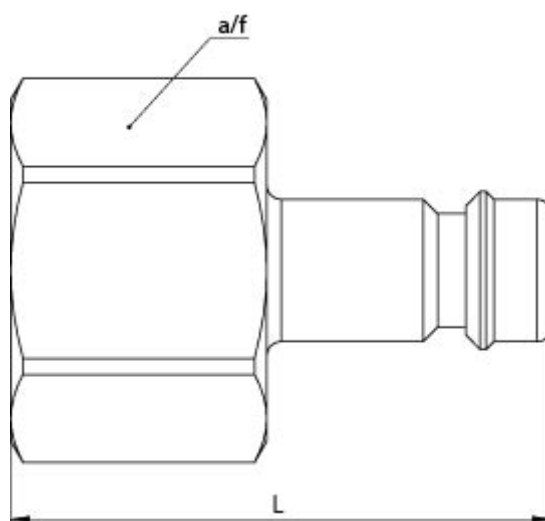

Data Sheet

Article number: 586244550

Description: Plug for coupling, w. inner R 1/8"
NW 7.8

Measures

A/F = 14
Length = 32
Thread = R 1/8"